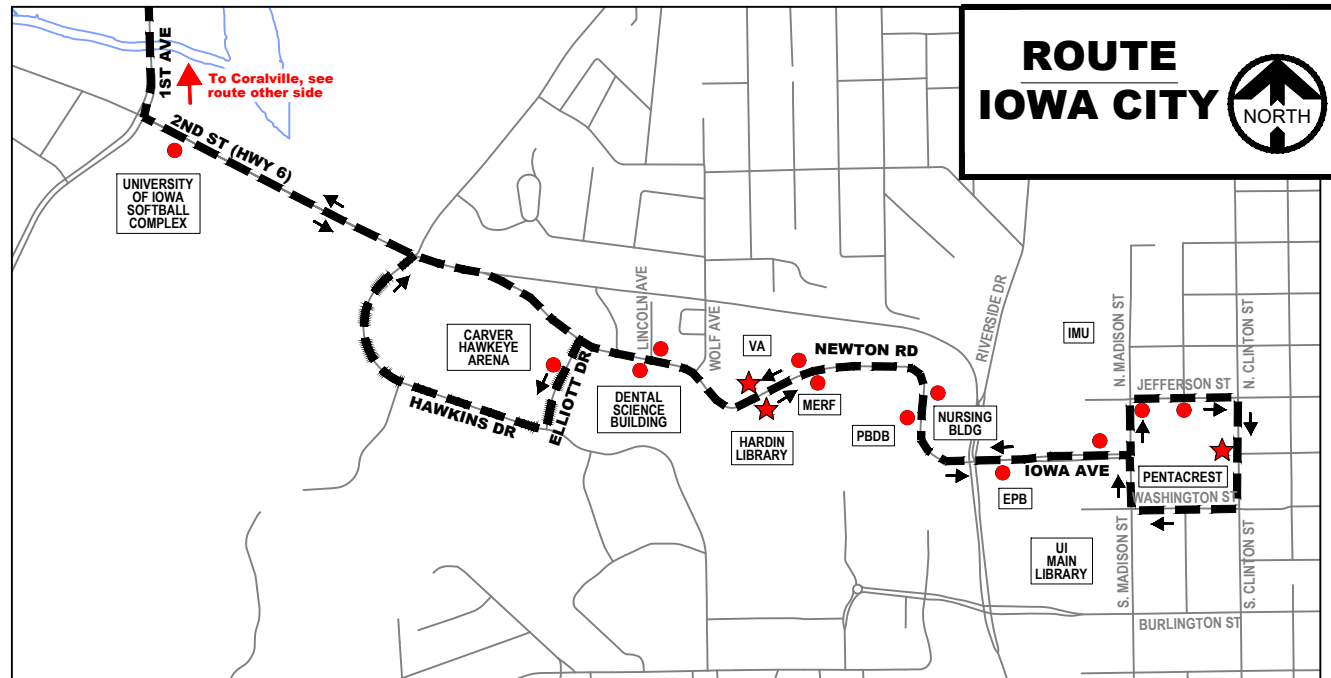

20 Iowa River Landing

MONDAY - FRIDAY

OUTBOUND TO CORALVILLE

INBOUND TO IOWA CITY

LV	LV	LV	LV	LV	LV	ARR
Iowa City 0001	VA Hospital 0253	1st Ave & 5th St 4030	Intermodal 5000	1st Ave & 5th St 4031	Hardin Library 0254	Iowa City 0001
			6:07 AM	6:10	6:16	6:25
6:20	6:25	6:30	6:37	6:40	6:46	6:55
6:50	6:55	7:00	7:07	7:10	7:16	7:25
7:20	7:25	7:30	7:37	7:40	7:46	7:55
7:50	7:55	8:00	8:07	8:10	8:16	8:25
8:20	8:25	8:30	8:37	8:40	8:46	8:55
8:50	8:55	9:00	9:07	9:10	9:16	9:25
9:20	9:25	9:30	9:37	9:40	9:46	9:55
10:20	10:25	10:30	10:37	10:40	10:46	10:55
11:20	11:25	11:30	11:37	11:40	11:46	11:55
12:20 PM	12:25	12:30	12:37	12:40	12:46	12:55
1:20	1:25	1:30	1:37	1:40	1:46	1:55
2:20	2:25	2:30	2:37	2:40	2:46	2:55
3:20	3:25	3:30	3:37	3:40	3:46	3:55
3:50	3:55	4:00	4:07	4:10	4:16	4:25
4:20	4:25	4:30	4:37	4:40	4:46	4:55
4:50	4:55	5:00	5:07	5:10	5:16	5:25

SEE 24 NIGHT ROUTE

Not all bus stops are listed on the schedule. Each schedule shows timepoints (★) for several bus stops on the map. To know when you should arrive at a bus stop (●) shown on the map, use the time from the timepoints before your stop. It is best to arrive a few minutes early.

for information call:
(319) 248-1790

or visit
www.coralville.org

- Route - Iowa City
 - ★ Timepoint
 - Bus Stop
- (see schedules & Iowa City map on reverse side)

Rev. 10-19-20

ROUTE IOWA CITY