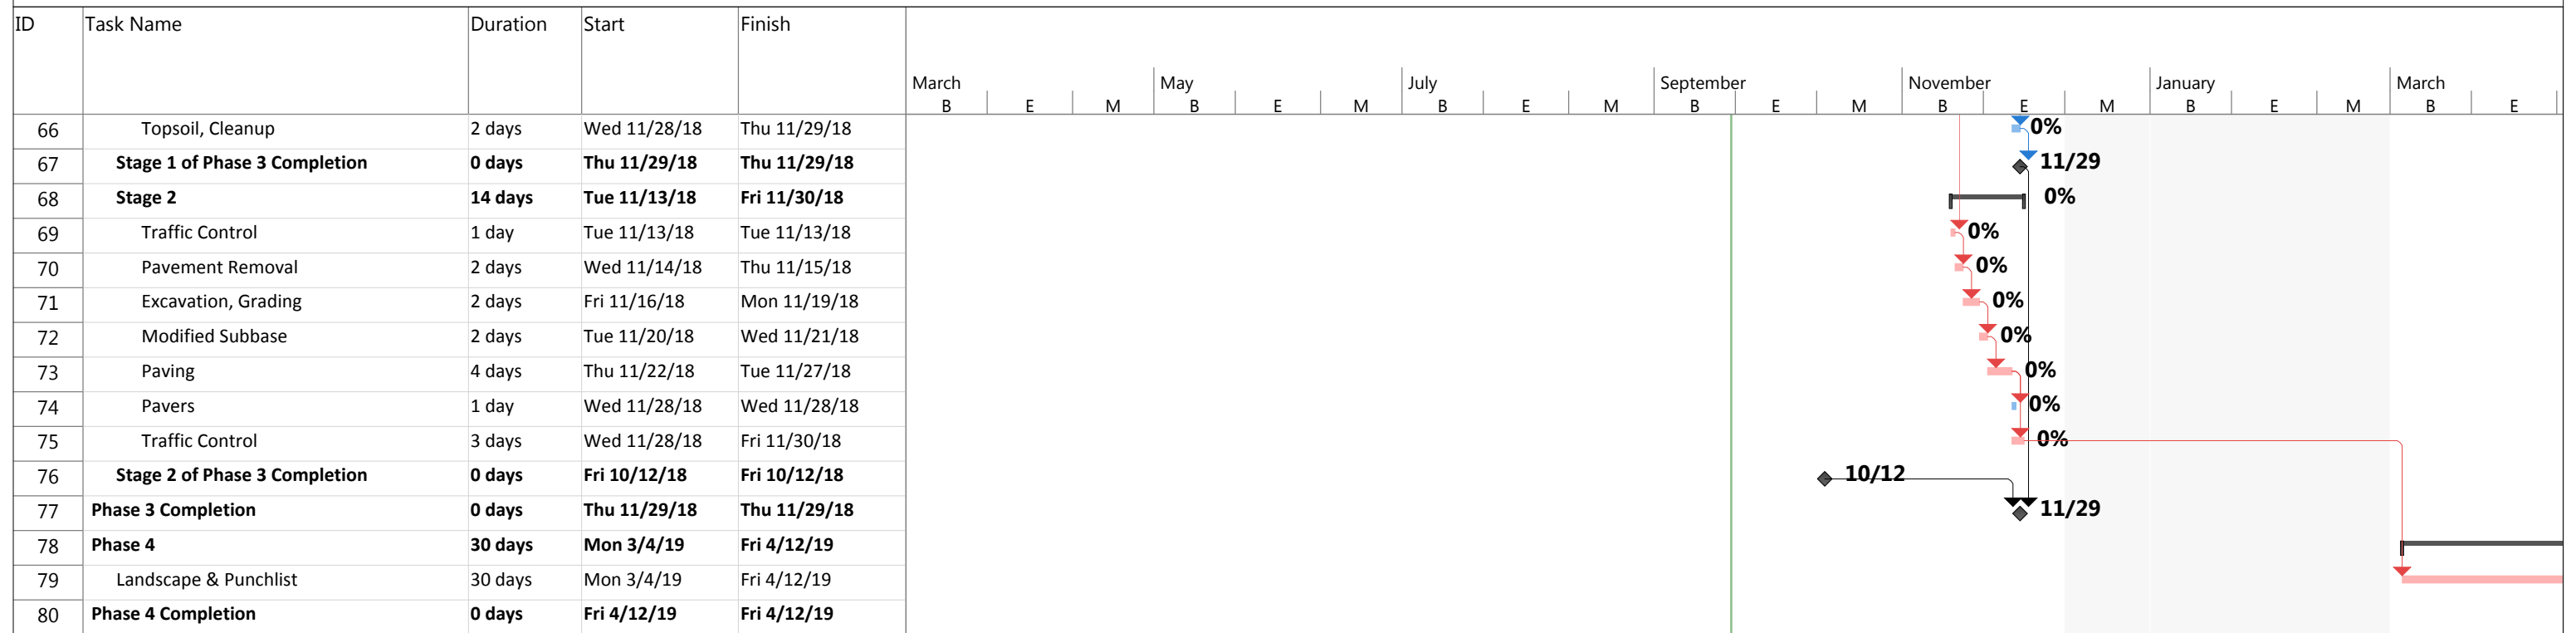

Critical		Split		Finish-only		Baseline Milestone		Manual Summary		Inactive Task	
Critical Split		Task Progress		Duration-only		Milestone		Project Summary		Inactive Milestone	
Critical Progress		Manual Task		Baseline		Summary Progress		External Tasks		Inactive Summary	
Task		Start-only		Baseline Split		Summary		External Milestone		Deadline	