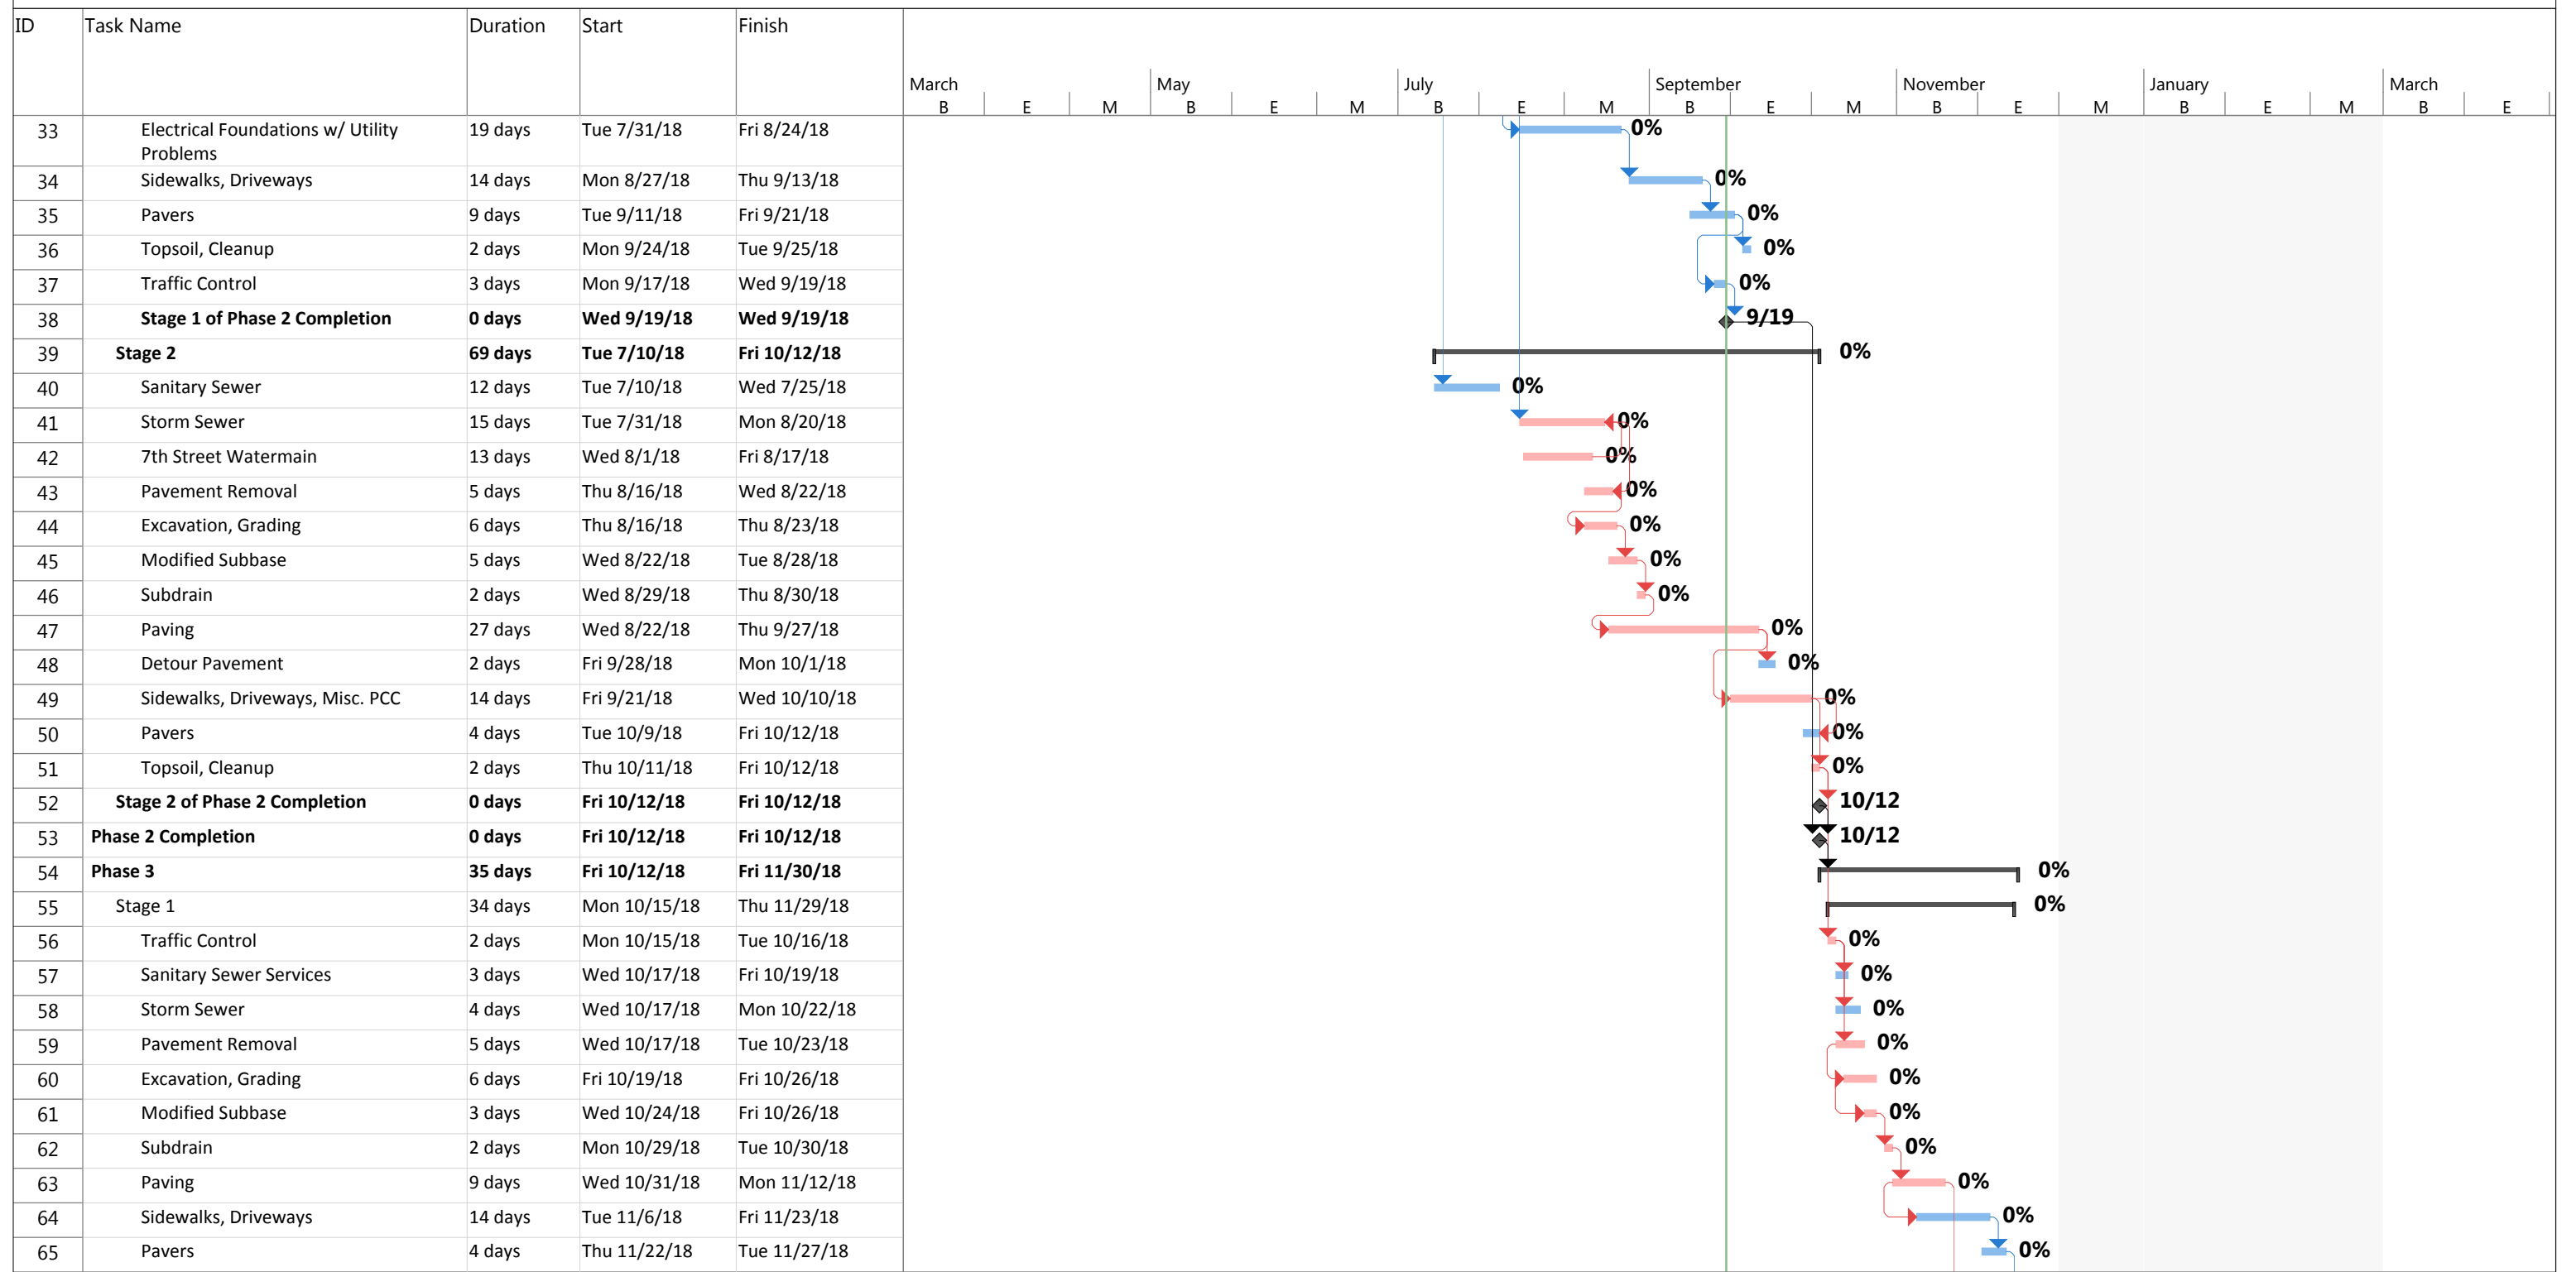

Critical		Split		Finish-only		Baseline Milestone		Manual Summary		Inactive Task	
Critical Split		Task Progress		Duration-only		Milestone		Project Summary		Inactive Milestone	
Critical Progress		Manual Task		Baseline		Summary Progress		External Tasks		Inactive Summary	
Task		Start-only		Baseline Split		Summary		External Milestone		Deadline	