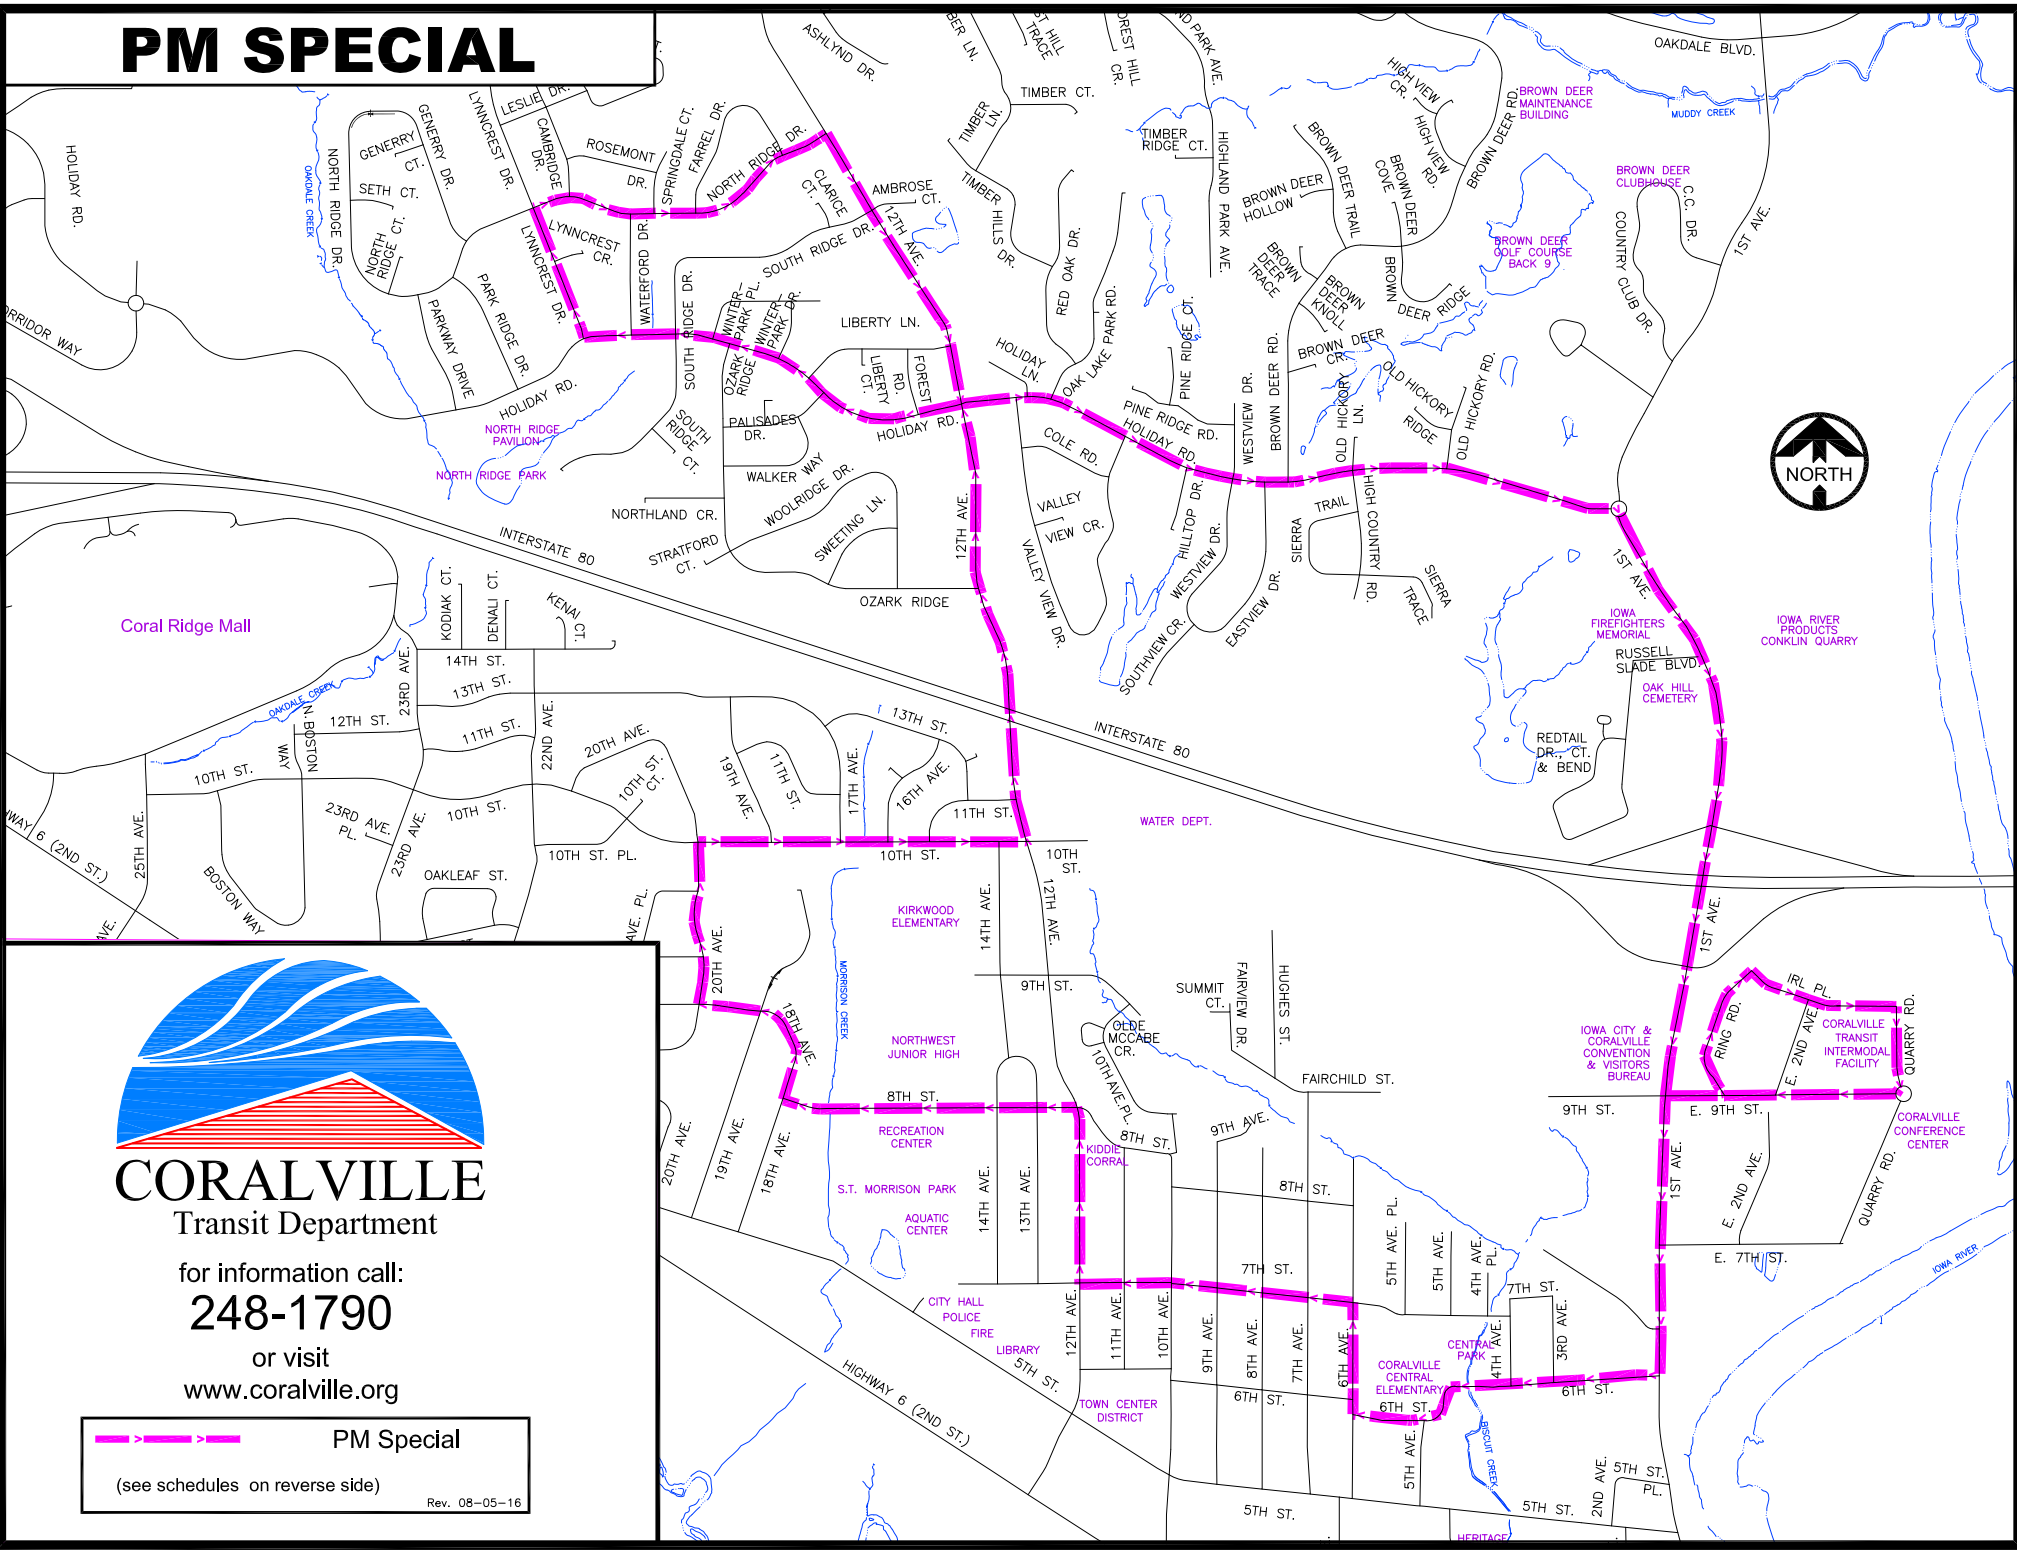

PM SPECIAL

CORALVILLE
Transit Department

for information call:
248-1790
or visit
www.coralville.org

 PM Special
(see schedules on reverse side)
Rev. 08-05-16

PM Special												Runs MONDAY - FRIDAY only	
LV	LV	LV	LV	LV	LV	LV	LV	LV	LV	LV	LV	LV	LV
Intermodal	1st Ave & 6th St.	6th St. & 5th Ave.	12th Ave. & 7th St.	NW Jr High	20th Ave & 10th St.	10th St. & 12th Ave.	Lynncrest Dr & Holiday Rd	12th Ave. & N'ridge Dr	12th Ave & Liberty Ln.	Holiday Rd & W'view Dr	Holiday Rd & 1st Ave.	Intermodal	
5000	4040	5910	4100	5930	4162	5222	5120	5150	345	354	366	5000	
3:15 PM	3:18	3:19	3:22	3:25	3:27	3:29	3:32	3:34	3:35	3:37	3:38	3:42	
4:00	4:03	4:04	4:07	4:10	4:12	4:14	4:17	4:19	4:20	4:22	4:23	4:27	