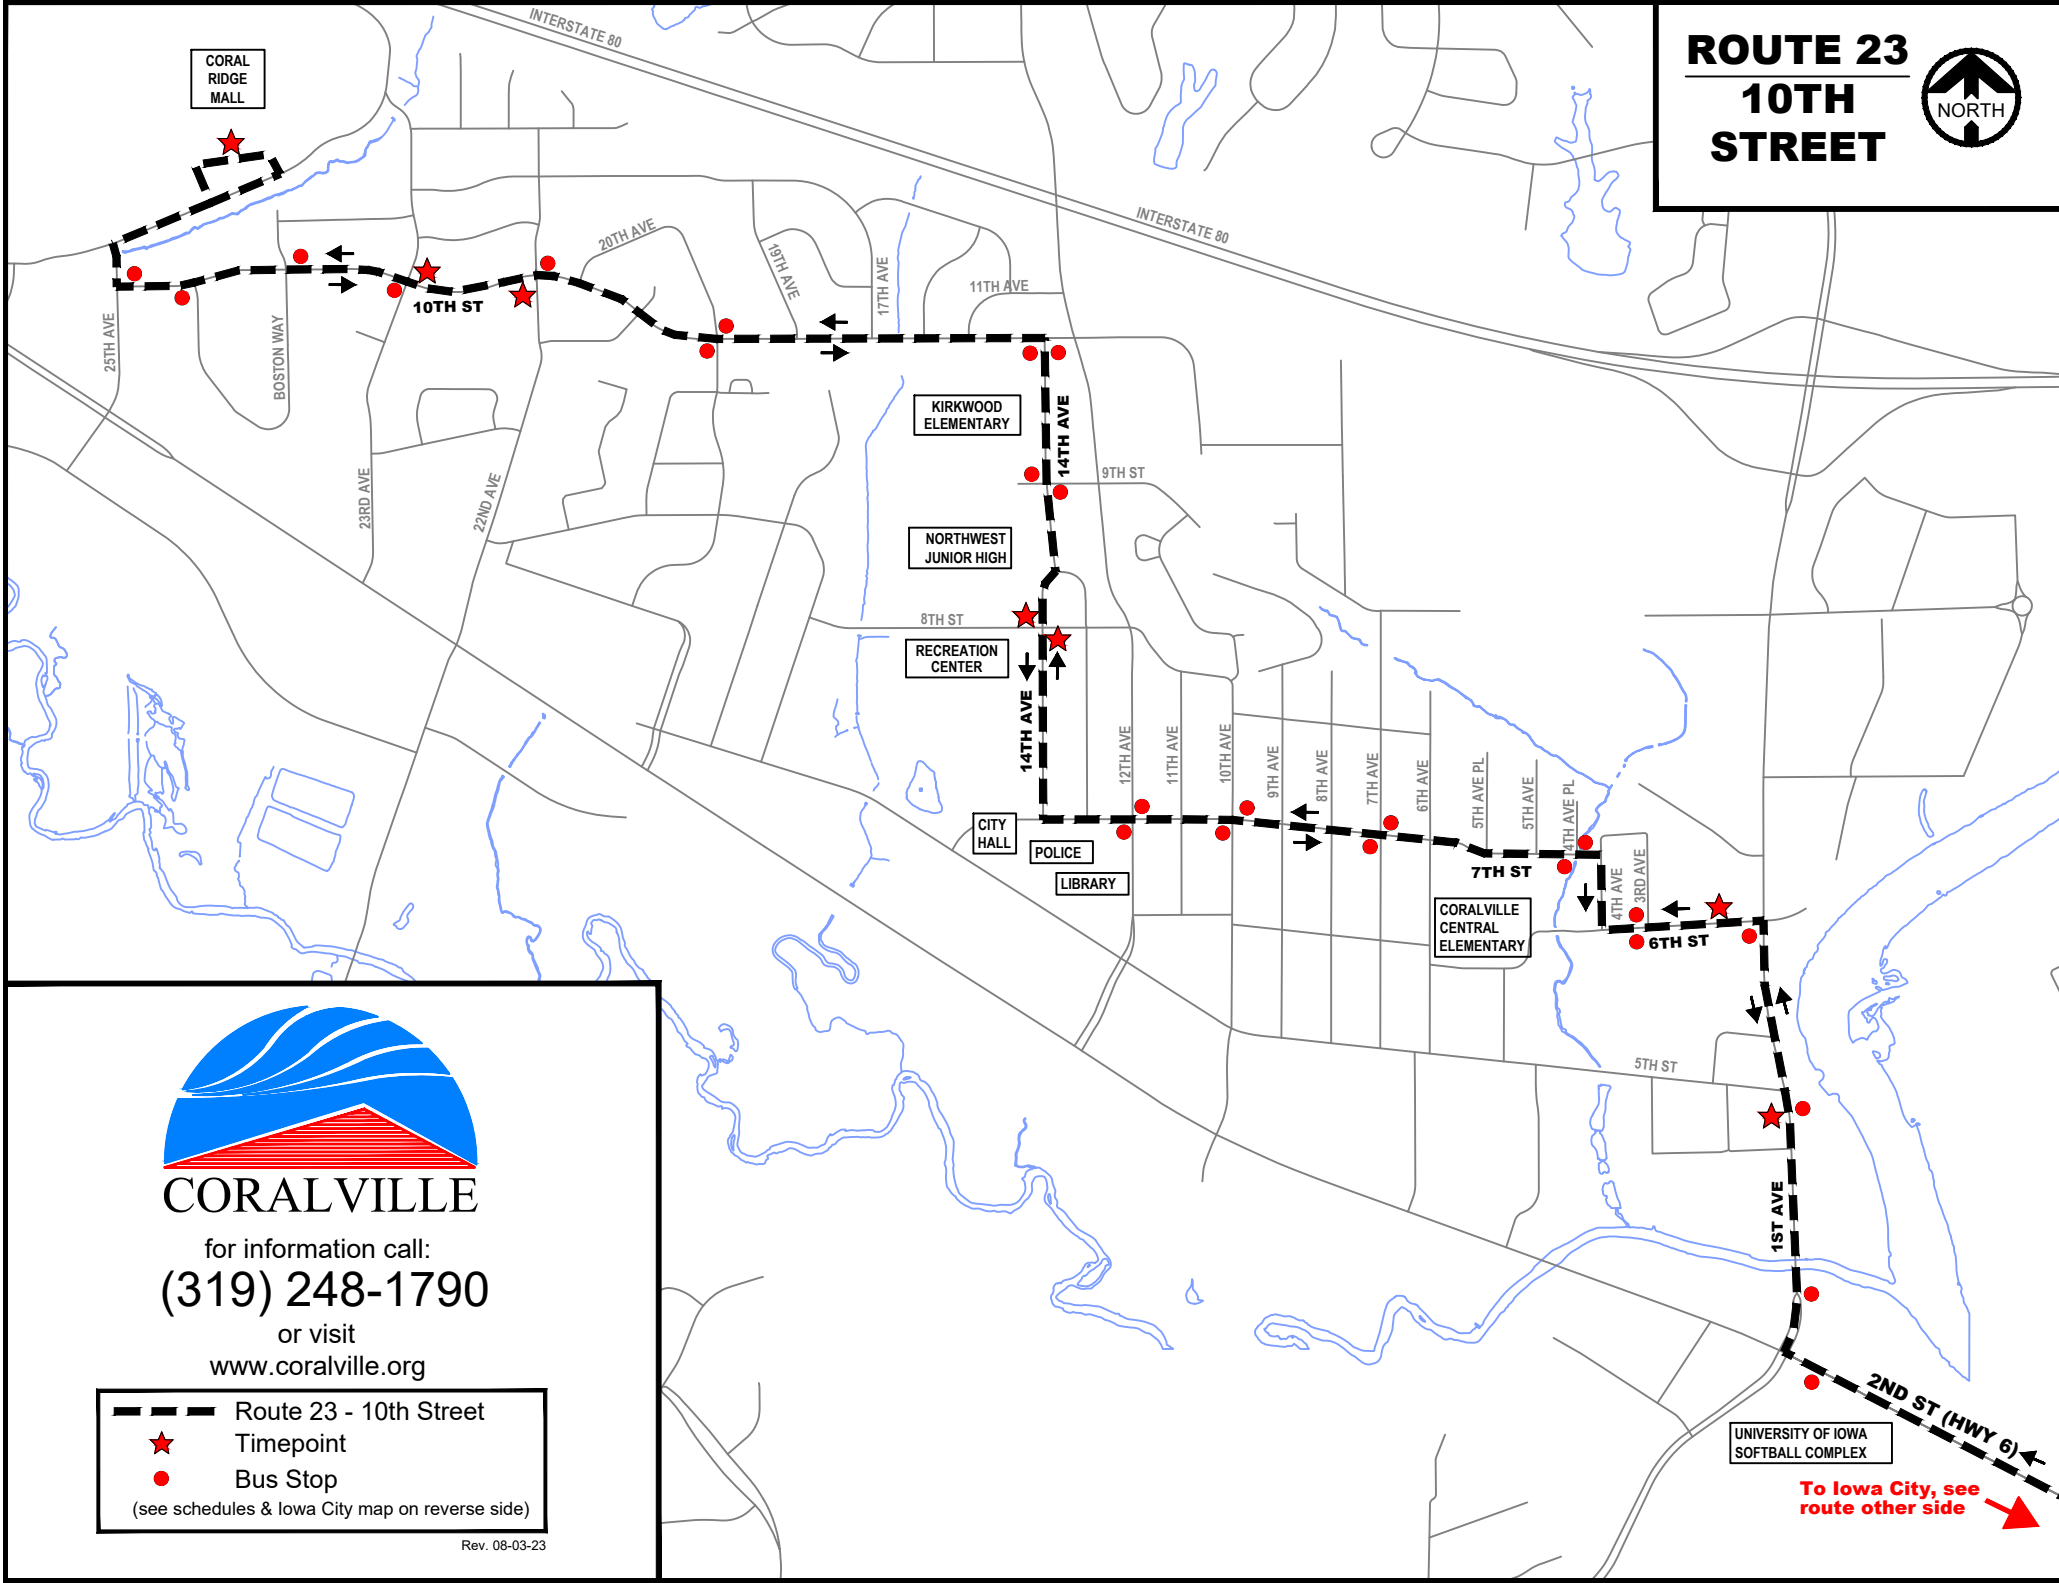

ROUTE 23 10TH STREET

CORALVILLE

for information call:
(319) 248-1790

or visit
www.coralville.org

- Route 23 - 10th Street
 - ★ Timepoint
 - Bus Stop
- (see schedules & Iowa City map on reverse side)

Rev. 08-03-23

UNIVERSITY OF IOWA
SOFTBALL COMPLEX

To Iowa City, see
route other side

23 10th Street Route

MONDAY - FRIDAY

OUTBOUND TO CORALVILLE

INBOUND TO IOWA CITY

LV	LV	LV	LV	LV	ARR	LV	LV	LV	LV	LV	ARR
Iowa City 0001	VA Hospital 0253	6th St & 1st Ave 4040	14th Ave & 8th St 4110	10th St & 23rd Ave 4190	Coral Ridge Mall 4220	Coral Ridge Mall 4220	10th St & 22nd Ave 4181	14th Ave & 8th St 4111	1st Ave & 5th St 4031	Hardin Library 0254	Iowa City 0001
						5:47 AM	5:50	5:54	5:58	6:04	6:12
						6:17	6:20	6:24	6:28	6:34	6:42
6:15	6:21	6:28	6:32	6:36	6:42	6:47	6:50	6:54	6:58	7:04	7:12
6:45	6:51	6:58	7:02	7:06	7:12	7:17	7:20	7:24	7:28	7:34	7:42
7:15	7:21	7:28	7:32	7:36	7:42	7:47	7:50	7:54	7:58	8:04	8:12
7:45	7:51	7:58	8:02	8:06	8:12	8:17	8:20	8:24	8:28	8:34	8:42
8:15	8:21	8:28	8:32	8:36	8:42	8:47	8:50	8:54	8:58	9:04	9:12
8:45	8:51	8:58	9:02	9:06	9:12	Out of Service					
9:30	9:36	9:43	9:47	9:51	9:57	10:02	10:05	10:09	10:13	10:19	10:27
10:30	10:36	10:43	10:47	10:51	10:57	11:02	11:05	11:09	11:13	11:19	11:27
11:30	11:36	11:43	11:47	11:51	11:57	12:02	12:05	12:09	12:13	12:19	12:27
12:30	12:36	12:43	12:47	12:51	12:57	1:02	1:05	1:09	1:13	1:19	1:27
1:30	1:36	1:43	1:47	1:51	1:57	2:02	2:05	2:09	2:13	2:19	2:27
2:30	2:36	2:43	2:47	2:51	2:57	3:02	3:05	3:09	3:13	3:19	3:27
3:15	3:21	3:28	3:32	3:36	3:42	3:47	3:50	3:54	3:58	4:04	4:12
3:45	3:51	3:58	4:02	4:06	4:12	4:17	4:20	4:24	4:28	4:34	4:42
4:15	4:21	4:28	4:32	4:36	4:42	4:47	4:50	4:54	4:58	5:04	5:12
4:45	4:51	4:58	5:02	5:06	5:12	5:17	5:20	5:24	5:28	5:34	5:42
5:15	5:21	5:28	5:32	5:36	5:42	5:47	5:50	5:54	5:58	6:04	6:12
5:45	5:51	5:58	6:02	6:06	6:12	Out of Service					